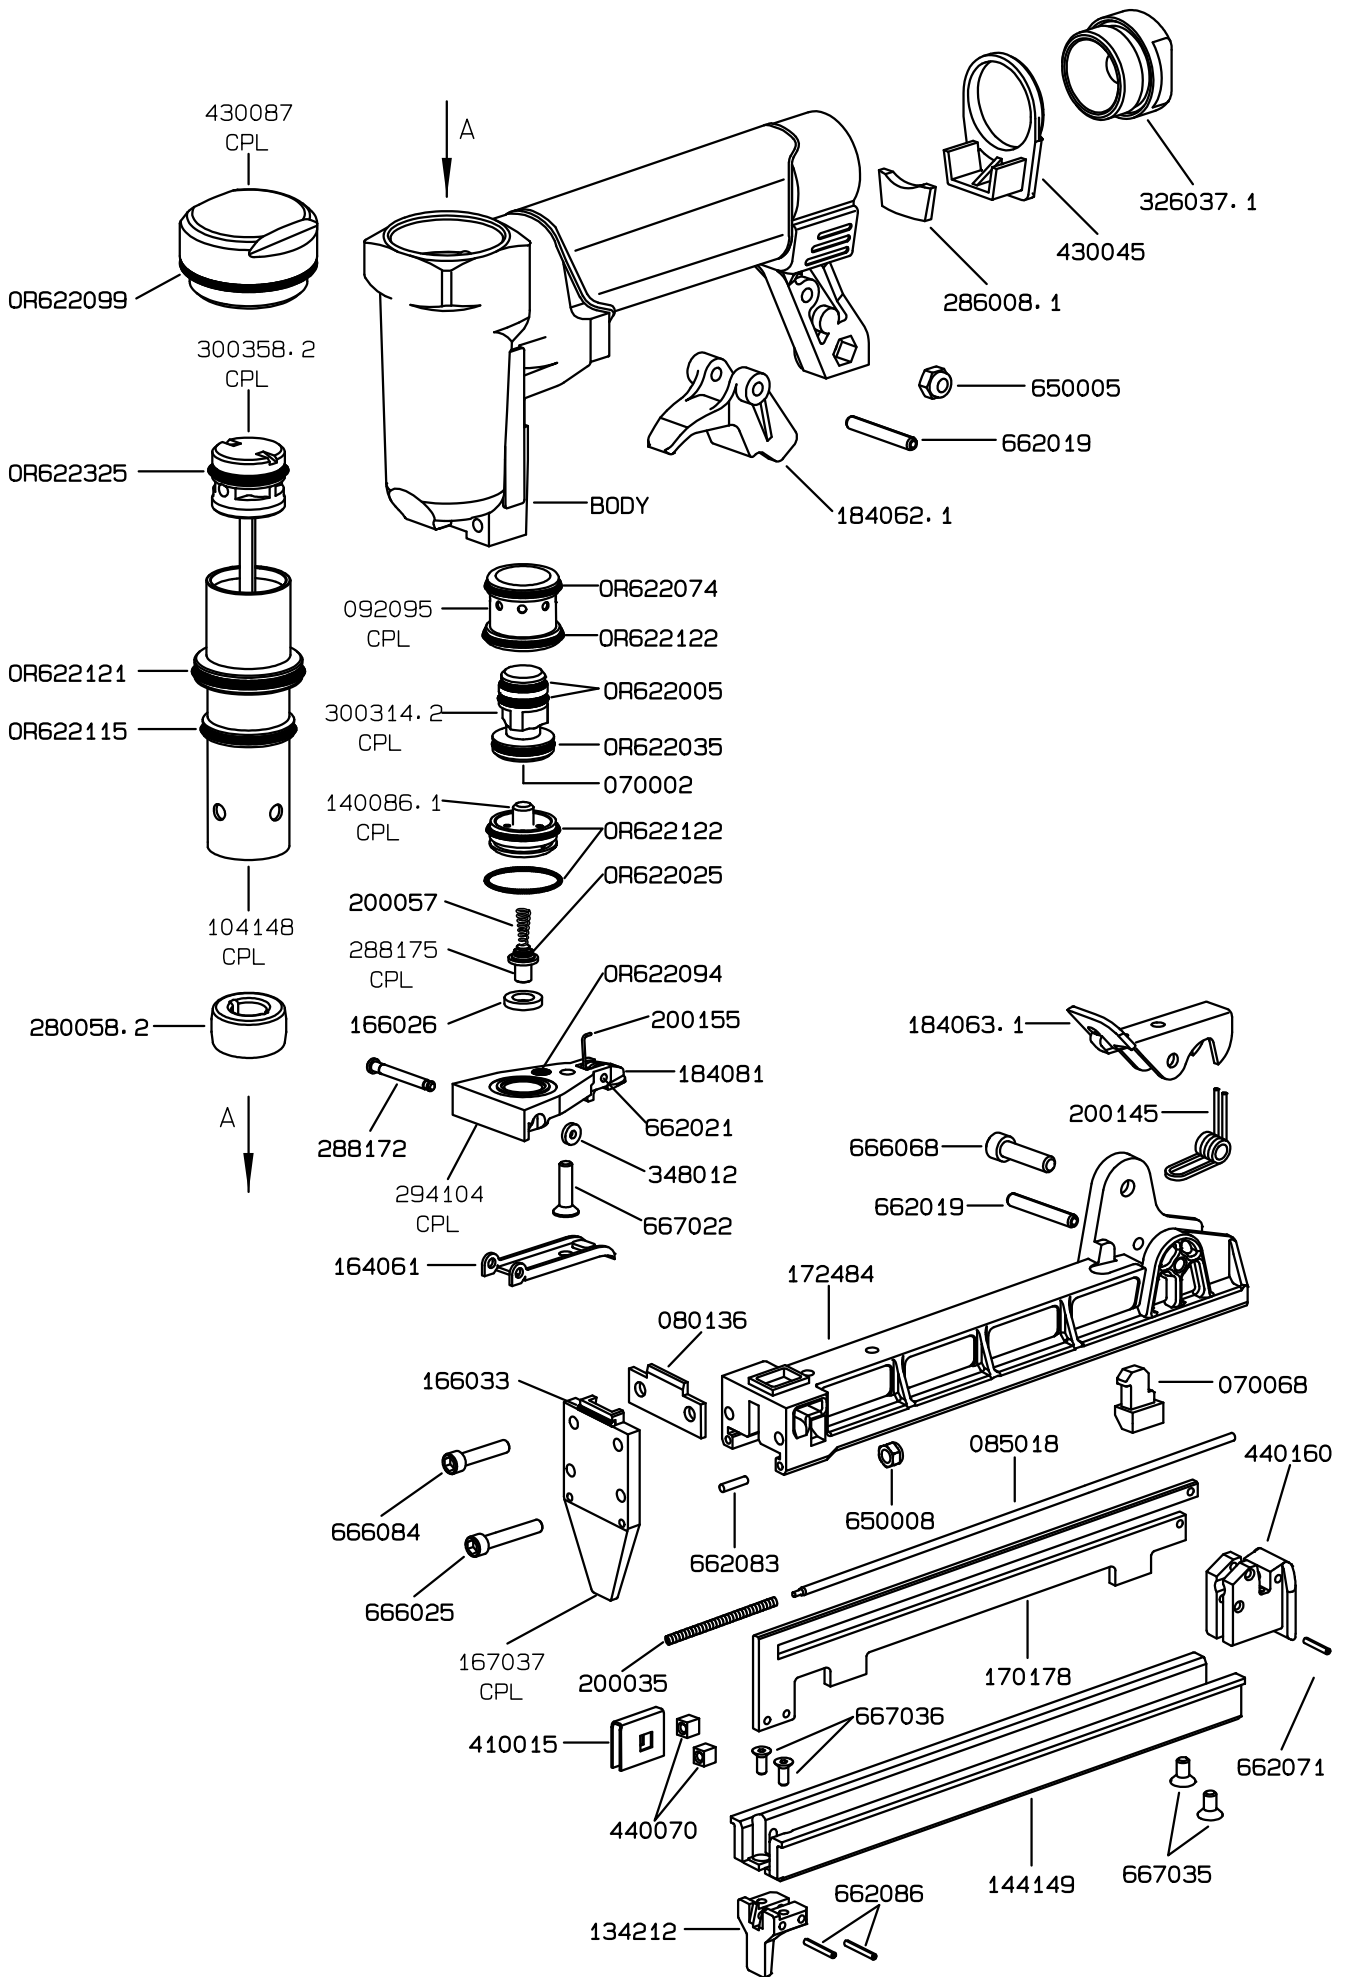

ESP	MACHINE CODE	MACHINE CODE	MACHINE CODE	MACHINE CODE	MACHINE CODE
14	11087	21087	31087		
DESC.	F1B 97B-25	R1B 97B-25	H1B 97B-25		
BODY	138578	138568	138569		

For sales, service and spare parts

www.apm-mouldings.com.au

FOR ORDERS
Available 24/7