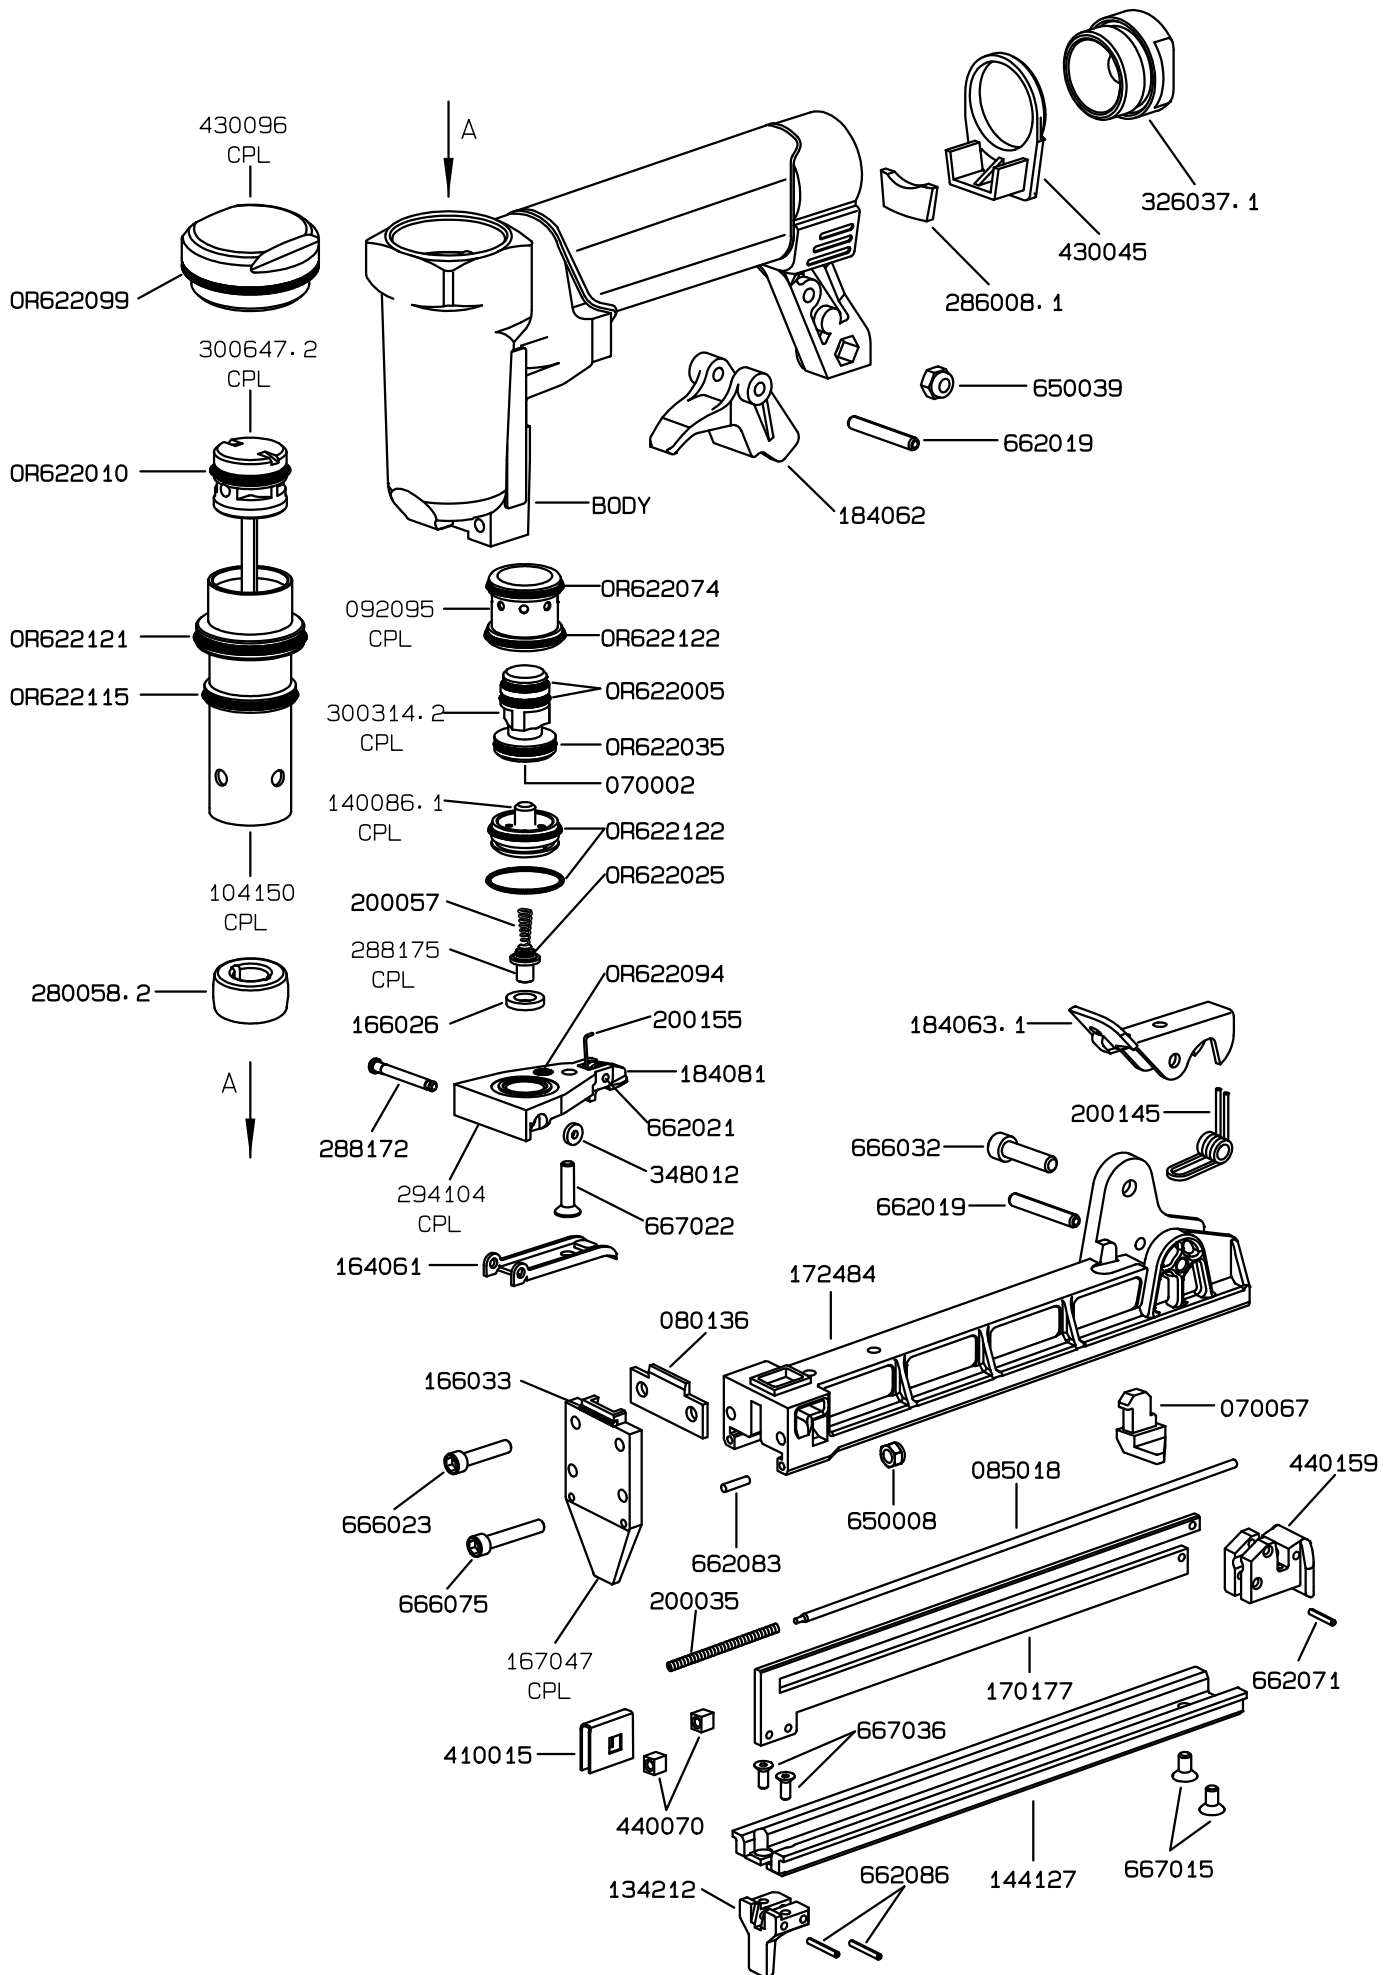

ESP	MACHINE CODE	MACHINE CODE	MACHINE CODE	MACHINE CODE	MACHINE CODE
16	11086	21086	31086		
DESC.	F1B 97B-19	R1B 97B-19	H1B 97B-19		
BODY	138578	138568	138569		

For sales, service and spare parts

www.apm-mouldings.com.au

FOR ORDERS
Available 24/7