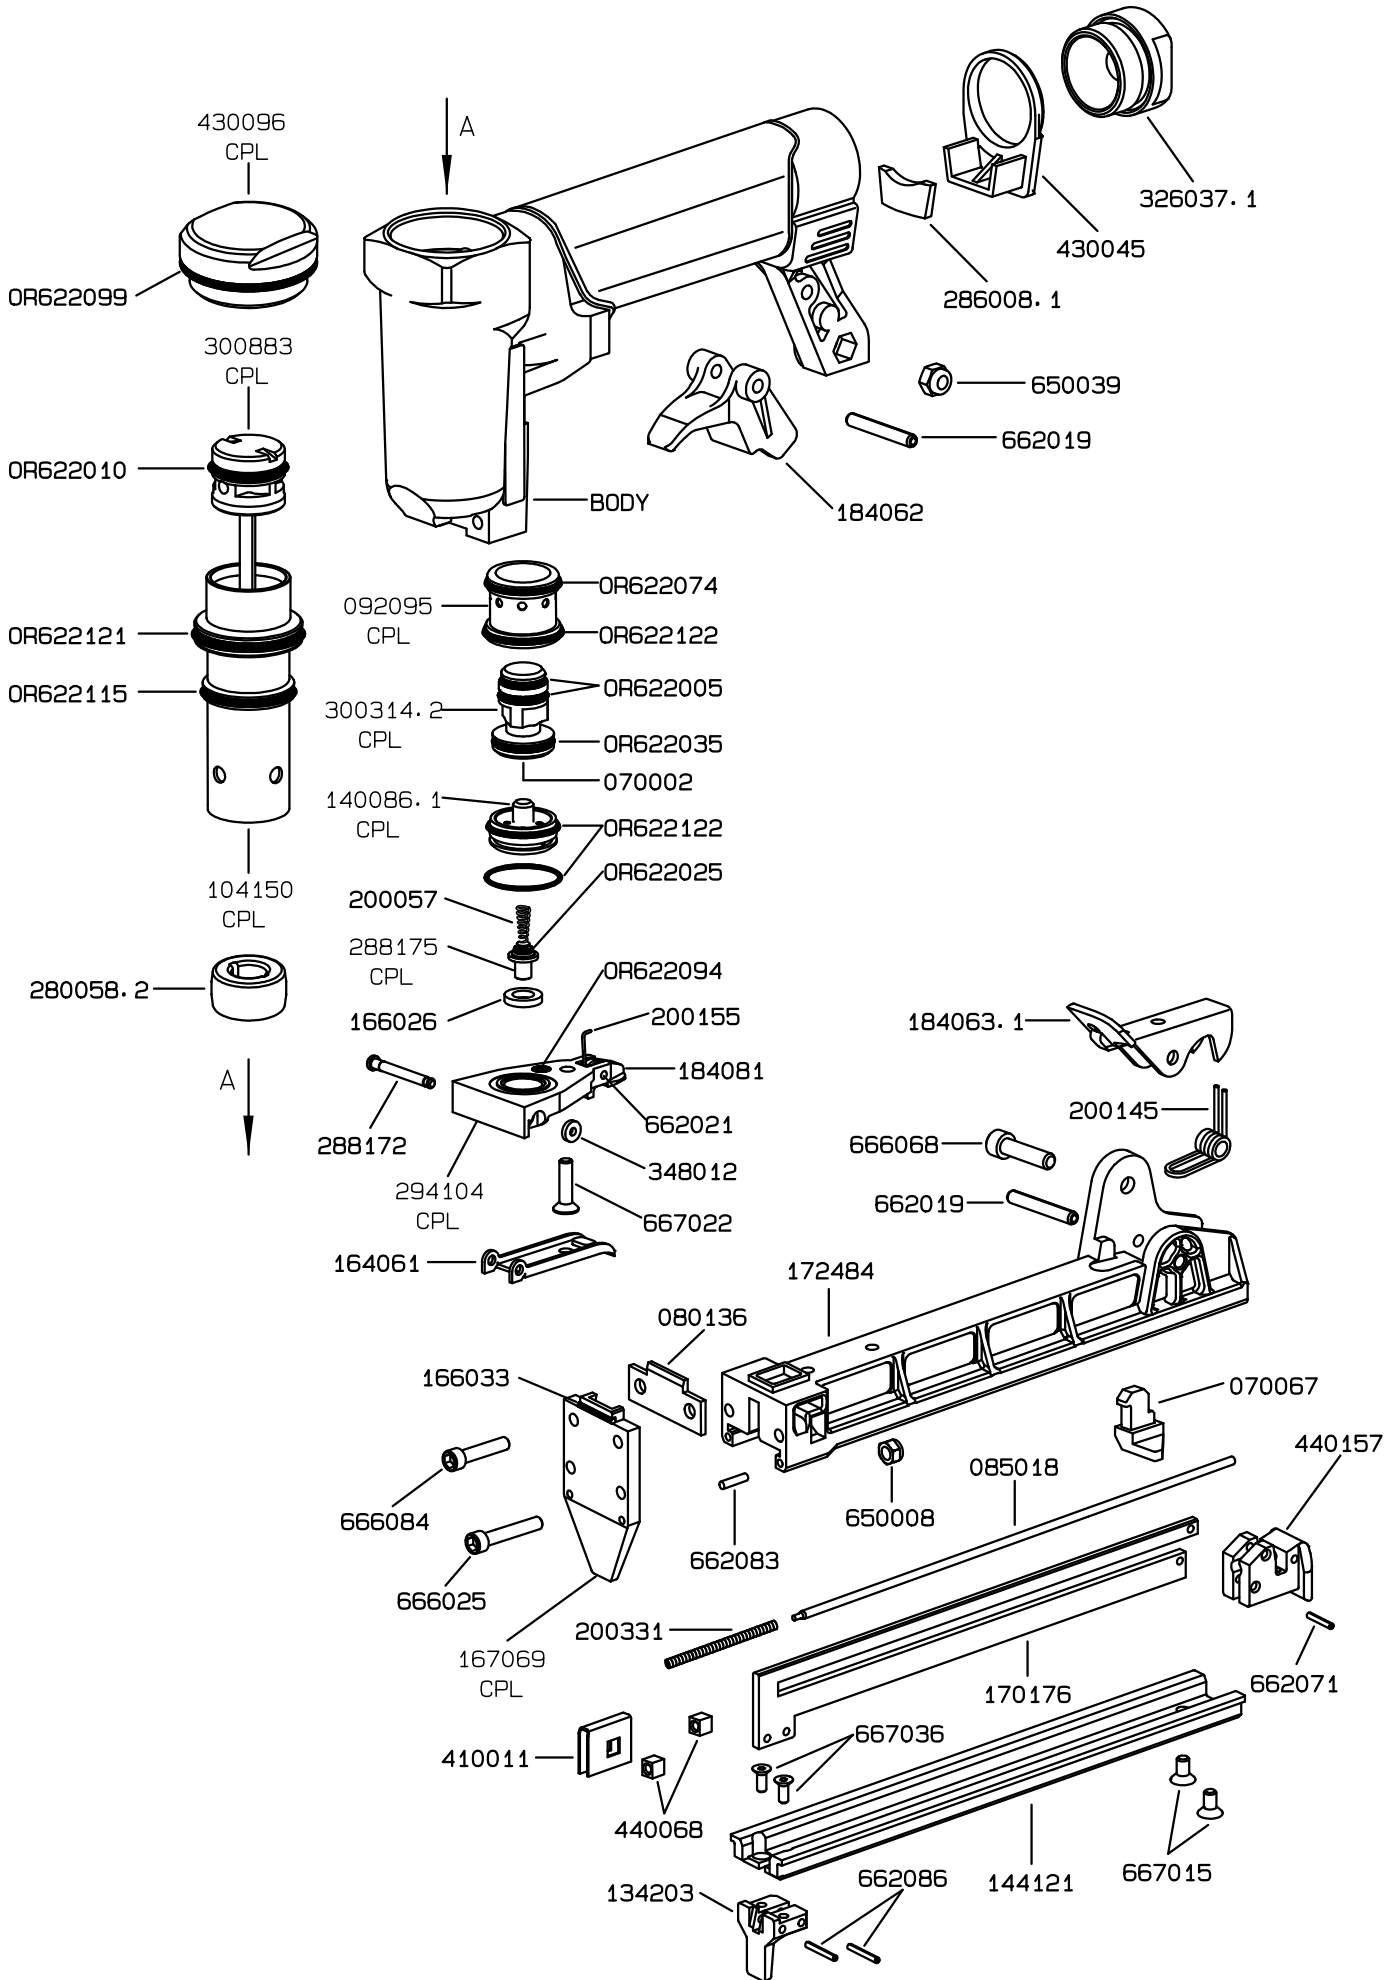

ESP	MACHINE CODE	MACHINE CODE	MACHINE CODE	MACHINE CODE	MACHINE CODE
3	11371	21371	31371		
DESC.	F1B 4000-19	R1B 4000-19	H1B 4000-19		
BODY	138578	138568	138569		

For sales, service and spare parts

www.apm-mouldings.com.au

FOR ORDERS
Available 24/7